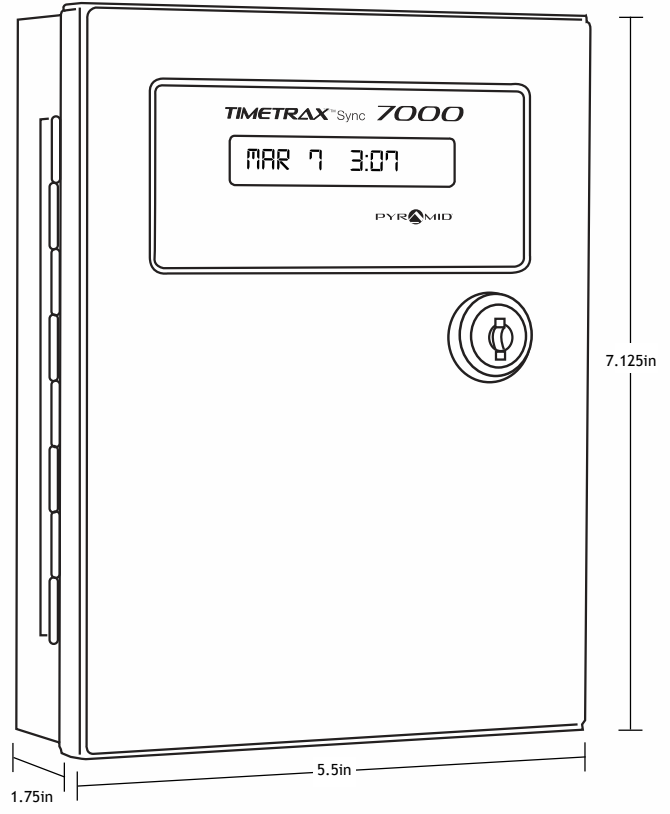

Smart.
scan QR code for
industry solutions

TIMETRAX™ Sync 7000

Master Clock Controller

SPECIFICATIONS	
Time Source	NTP Server
Power Output	1000mA
BCD Updates	Up to 200 clocks, 8 bells & 20 horns (powers up to 8 model 5200 Analog Clocks)
Operating Temp	-30° F (-34.44° C) to 130° F (54.44° C)
Display	LCD, time & date
Housing	Textured powder coat surface metal
Color	Black
Mounting	Wall Mount
Warranty	3-Year manufacturer's limited warranty
Dimensions	5.5inW x 7.125inH x 1.75inD (13.9cm x 18.1cm x 4.4cm)
Weight	1.81lbs (.81kg)
Shipping Weight	4.451lbs (2.01kg)

ACCESSORIES	
PART #	DESCRIPTION
41357G	4" x 4-digit Red LED Digital Clock
5200	13" Analog Clock 12 Hour Face
5024	4-Zone Bell Ringer
41361	6" 24 Volt DC Bell
41392	8" 24 Volt DC Bell
41362	24 Volt DC Horn 1